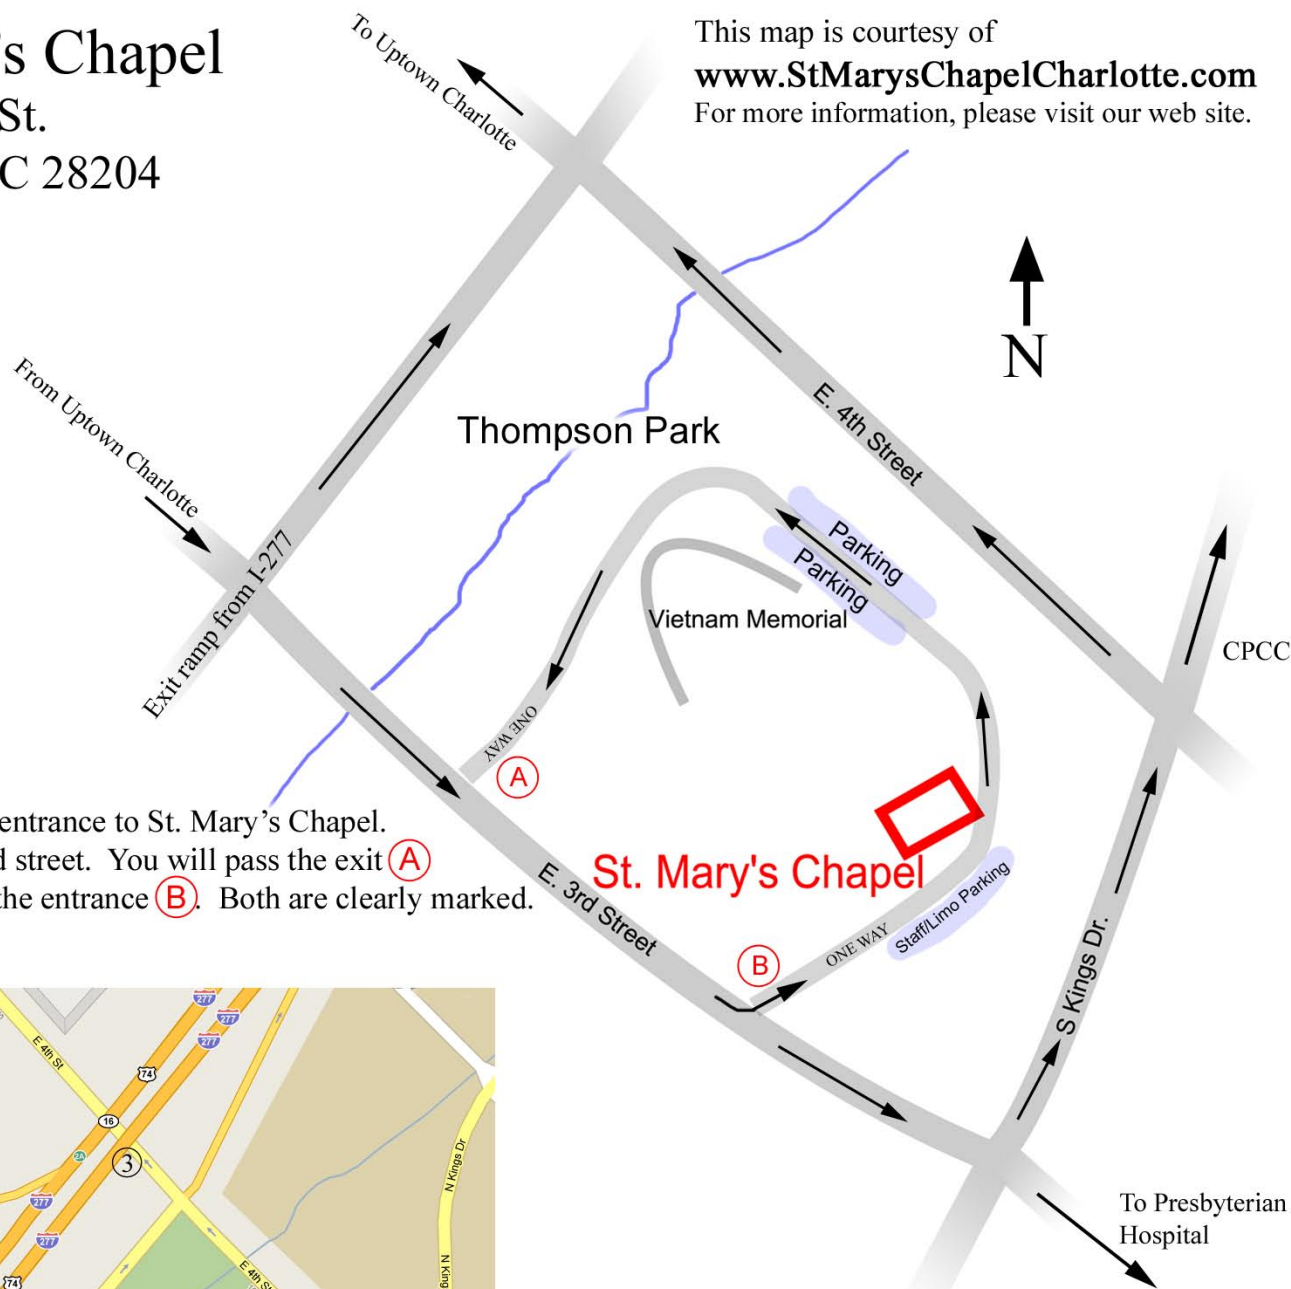

**St. Mary's Chapel**  
 1129 E. 3rd St.  
 Charlotte, NC 28204

This map is courtesy of  
[www.StMarysChapelCharlotte.com](http://www.StMarysChapelCharlotte.com)  
 For more information, please visit our web site.

There is only one entrance to St. Mary's Chapel. It is located on 3rd street. You will pass the exit (A) before coming to the entrance (B). Both are clearly marked.

- If you miss the St. Mary's entrance:
- ① Turn left on Kings Dr.
  - ② Turn left on 4th St.
  - ③ Go under the freeway.
  - ④ Turn left onto the freeway on-ramp to 277
  - ⑤ Keep right (do not get on the freeway)
  - ⑥ Turn left on 3rd St.
  - ⑦ Continue to St. Mary's Chapel entrance.